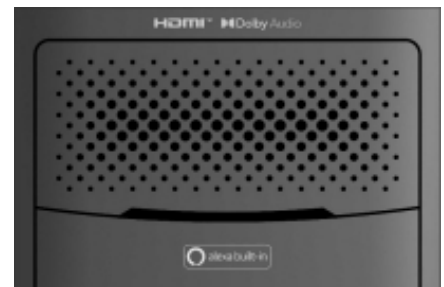

HEVC VOICE DIGITAL TERRESTRIAL DECODER

“Alexa, switch to Discovery channel”

Simple and easy to install, Rio T2 VOICE is the first digital terrestrial decoder from latest generation DVB-T2 HEVC 10-bit with integrated Amazon Alexa voice commands. Thanks to the integrated WIFI and Bluetooth functions, the change of channels, volume and Alexa functions can also be done vocally with the microphone in the remote control

The remote control of the Rio T2 VOICE is a latest generation remote control equipped with infrared sensors, a microphone and Bluetooth. Pressing the Alexa button will ask Alexa to listen, and command all functions such as zapping channels, choose a channel, search in the 7 days Electronic guide, listen to your favorite playlist on AmazonMusic, info on Wikipedia, cooking recipes, and thousands of features of the Amazon's Alexa voice world!

Specifications

DVB-T2 Digital Terrestrial decoder
 WIFI and Bluetooth
 Resolution 576i, 720p, 1080i e 1080p
 Media Player via USB
 Amazon Music, weather forecast, News,
 Wikipedia, Recipes, games, all via Alexa
 1000 channels (up to)
 favorite channels